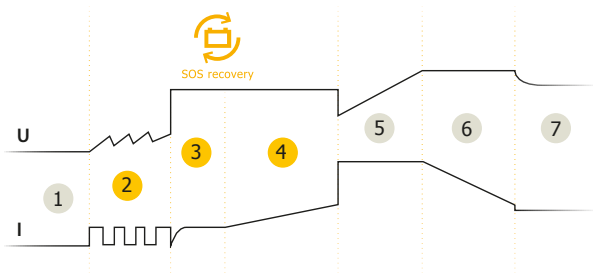

HIGH PERFORMANCE CHARGE

- The **7 step charging curve** ensures maximum battery performance and longevity.
- It recovers deeply discharged batteries >2V (SOS Recovery).

- 1 Analysis
- 2 Recovery
- 3 Test
- 4 Desulfation
- 5 Charge
- 6 Absorption
- 7 Maintenance charging (floating)

ERGONOMIC

- Ultra-compact design, light and portable.
- Quick / easy to connect waterproof connectors.
- Resistant to dust and water ingress (IP65 - not waterproof).
- Can be attached to a wall.

Supplied with :

Eyelet connector
45 cm - M6
029194

50/60 Hz	130 W	I _{charge}	V	Charge	Maintenance	Z _z	Ondulation/ Ripple	Charging curve	kg	mm	mm	SOS recovery	IP	2 m	
220-240 V AC	130 W	6 A	6/12 V	1.2 < 125 Ah	1.2 < 170 Ah	<1 Ah/ month	<150 mV Rms	IU ₀ U	7 step	0.85	190 x 100 x 52	195 x 365 x 70	Automatic >2V	IP 65	2 m
		4 A	24 V	15 < 100 Ah	15 < 140 Ah										