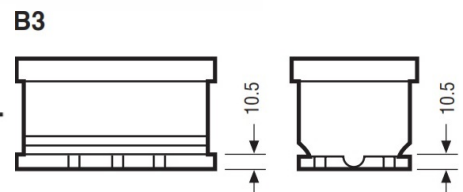

Battery Hold-down

Data Sheet generated on 09/04/2018 - E&OE