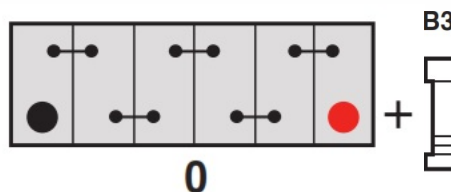

Technology

Flame Arrestor	✓
Technology	Ca/Ca
Separator	PE
VDA Roll Over Test	✓
Recommended Charge Rate	4A

Terminal Type

T1

Standard DIN Post

Positive Terminal

Negative Terminal

Cell Assembly Layout